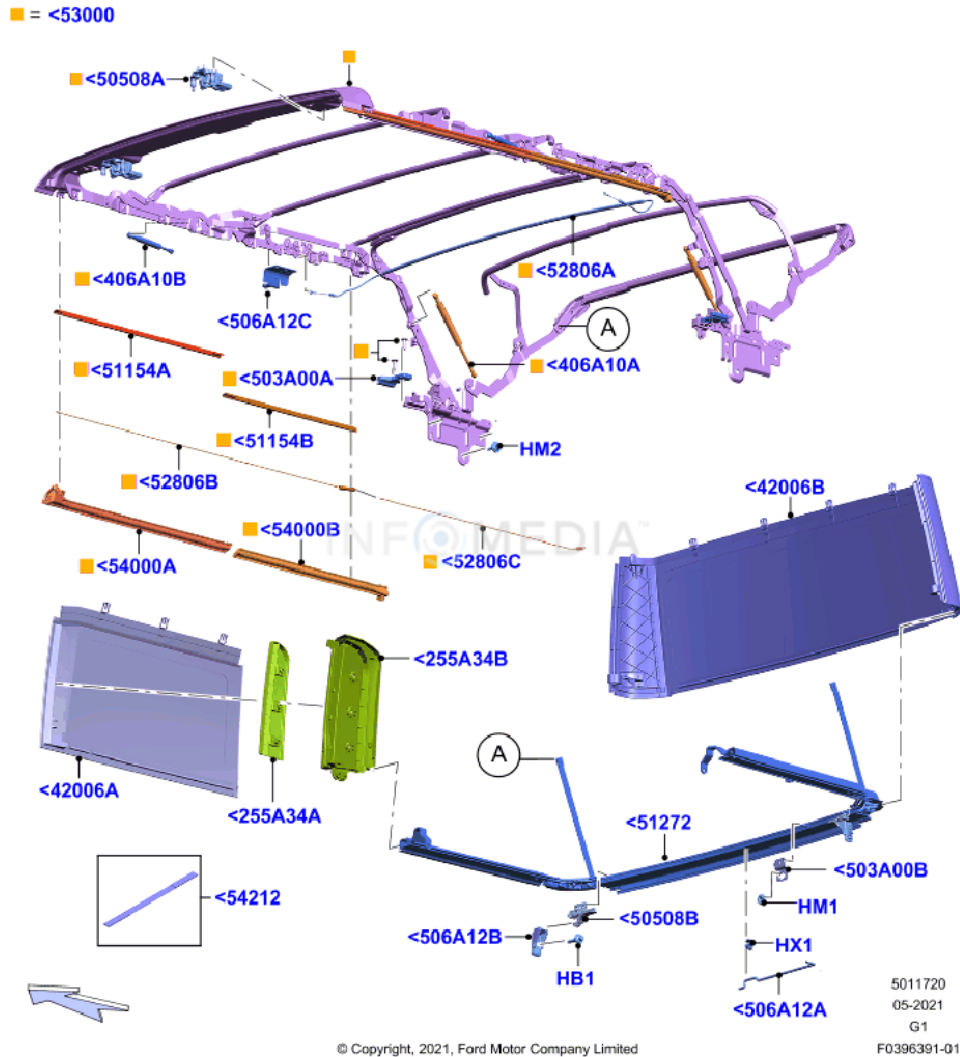

Section: 501-17/20 SOFT TOP FRAME (FROM 05/03/2021)

VIN:

Build Date:

Chat to me about these parts on
Microcat Messenger