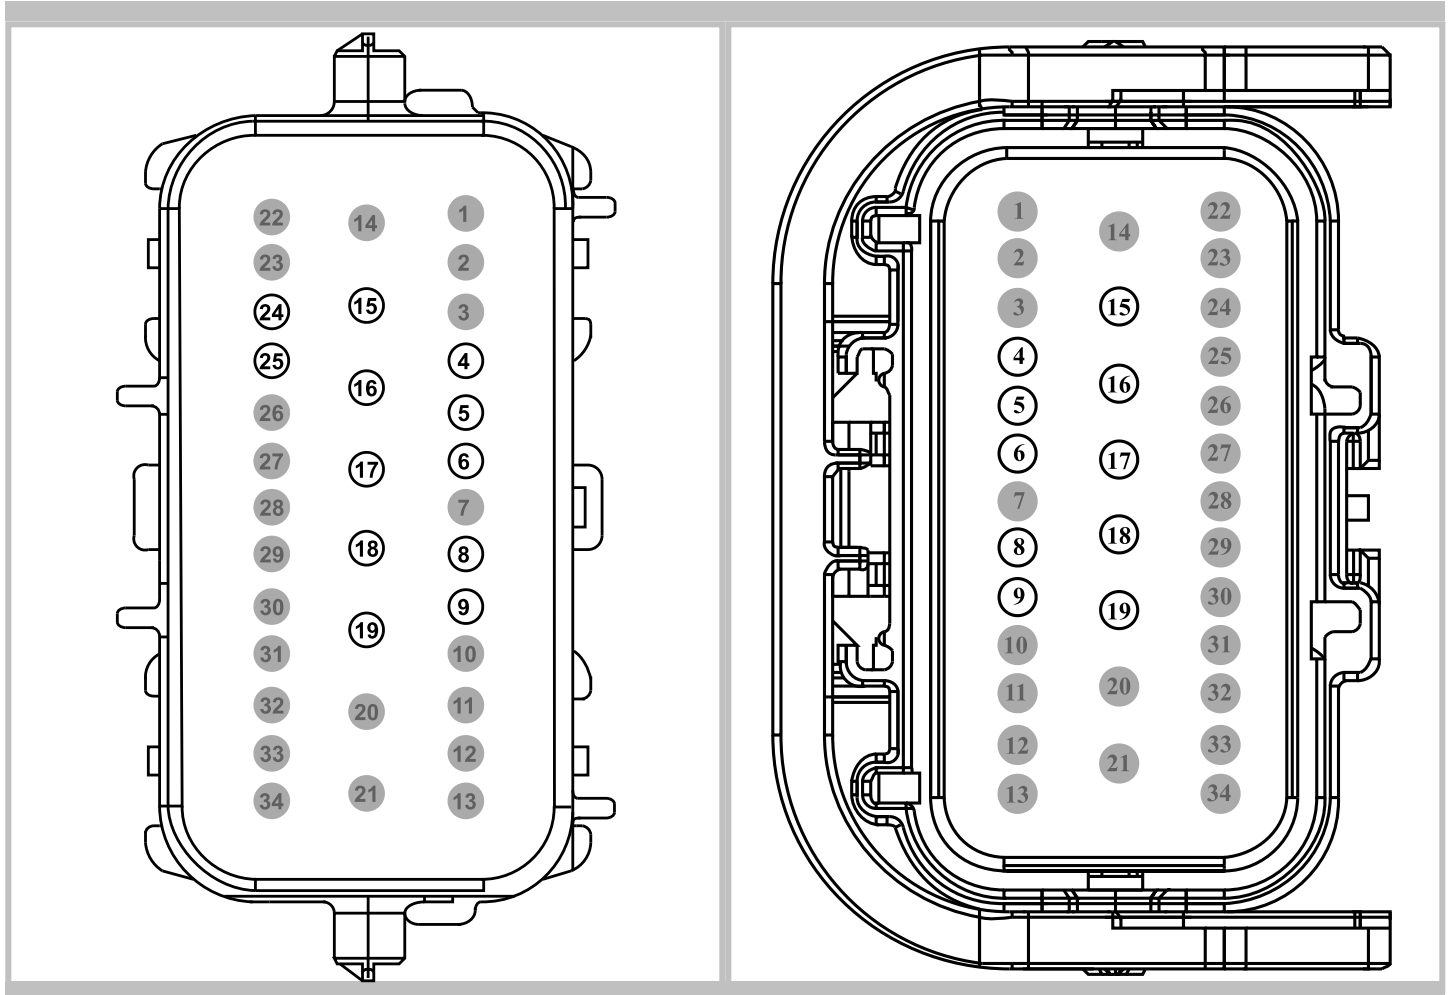

Inline:	Description	Color	Harness	Base Part #	Service Pigtail
C201	INLINE		14A005 14405		See Below

MALE
Harness 14A005

FEMALE
Harness 14405

Check for Terminal Part Numbers

Pin	Circuit	Gauge	Qualifier
1	*	*	
2	*	*	
3	*	*	
4	LCL22 (GN-VT)	22	
5	VCL22 (BN-GN)	22	
6	RCL22 (VT-OG)	22	
7	*	*	
8	RMC32 (GN-BU)	20	
9	VMC11 (YE-VT)	18	
9	VMC11 (YE-VT)	20	
10	*	*	
11	*	*	
12	*	*	
13	*	*	
14	*	*	
15	CAT11 (BN)	12	
16	CAT19 (BU)	14	
17	CAT28 (YE)	16	
18	CAT29 (GN)	16	
19	CAT14 (OG)	14	
20	*	*	
21	*	*	
22	*	*	
23	*	*	
24	VE726 (YE-GY)	20	
25	RE407 (YE-VT)	20	
26	*	*	
27	*	*	
28	*	*	
29	*	*	
30	*	*	
31	*	*	
32	*	*	
33	*	*	
34	*	*	

Pin	Circuit	Gauge	Qualifier
1	*	*	
2	*	*	
3	*	*	
4	LCL22 (GN-VT)	22	
5	VCL22 (BN-GN)	22	
6	RCL22 (VT-OG)	22	
7	*	*	
8	RMC32 (GN-BU)	18	
9	VMC11 (YE-VT)	18	
10	*	*	
11	*	*	
12	*	*	
13	*	*	
14	*	*	
15	CAT11 (BN)	12	
16	CAT19 (BU)	14	
17	CAT28 (YE)	16	
18	CAT29 (GN)	16	
19	CAT14 (OG)	14	
20	*	*	
21	*	*	
22	*	*	
23	*	*	
24	*	*	
25	*	*	
26	*	*	
27	*	*	
28	*	*	
29	*	*	
30	*	*	
31	*	*	
32	*	*	
33	*	*	
34	*	*	

Available Pigtail Kits	
-------------------------------	--

Pigtail Kit Part Number WPT-1606

Service Part Number: **KU2Z-14S411-SA**
Gauge: **14 16**
Pin material: **Tin & Silver**
Cavities: **34**

Vehicle Uses:

- Connector - Inline

Pigtail Kit Part Number WPT-1607

Service Part Number: **KU2Z-14S411-TA**
Gauge: **14 16**
Pin material: **Tin (Greased) & Silver**
Cavities: **34**

Vehicle Uses:

- Connector - Inline